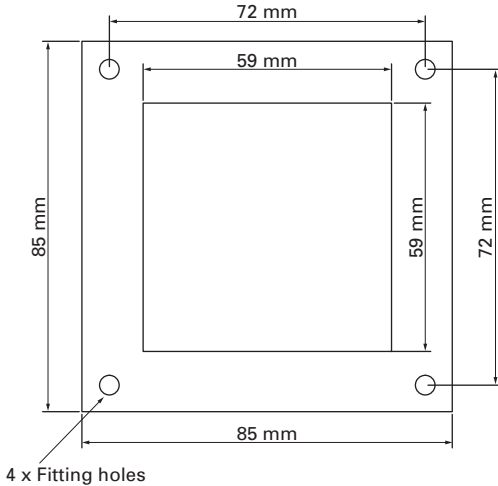

Specification

Material	ABS. Colour RAL9010
Mounting	Flush mounting / wall mounting
Cable connection	Terminal strips fixed on the back
Weight	100 g
Regulated power	Up to 5 W
Volume control	Regulated in steps
Ingress protection	IP 20 (front side)

Flush mounting details

Fixing & cut out details

Wall mounting details

Back side