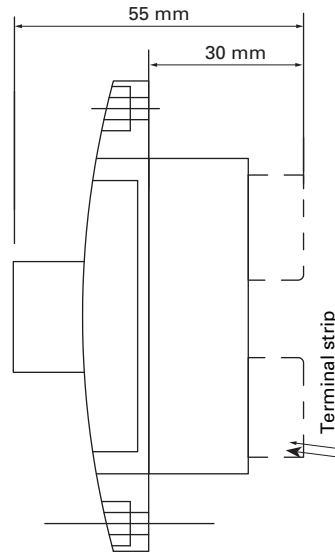

Specification

Material	ABS. Colour RAL9010
Mounting	Flush mounting / wall mounting
Cable connection	Terminal strips fixed on the back
Weight	100 g
Regulated power	Up to 5 W
Volume control	Regulated in steps
Ingress protection	IP 20 (front side)

Flush mounting details

Fixing & cut out details

Wall mounting details

Back side

Side view

Side view

Terminal strip

Ordering requirements

The following code is designed to help in selection of the correct unit. Build up the reference number by inserting the code for each component into the appropriate box.

Model	Material
IMCOS-6872-x	X
Entries	Code
Flush	
Wall	W

All specifications, dimensions, weights and tolerances are nominal (typical) and Gitiessse reserve the right to vary all data without prior notice. No liability is accepted for any consequence of use.

IMCOS™ System is type approved by seven marine class societies.