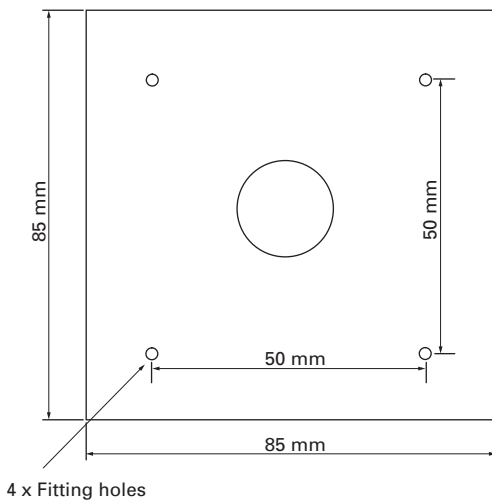

Specification

Material	ABS. Colour RAL9010
Mounting	Flush mounting / wall mounting
Cable connection	Terminal strips fixed on the back
Weight	100 g
Regulated power	Up to 5 W
Volume control	Regulated in steps
Ingress protection	IP 20 (front side)

Flush mounting details

Fixing & cut out details

Wall mounting details

Back side

Side view

Side view

Terminal strip

Ordering requirements

The following code is designed to help in selection of the correct unit. Build up the reference number by inserting the code for each component into the appropriate box.

Model	Material
IMCOS-6872-x	X
Entries	Code
Flush	
Wall	W

All specifications, dimensions, weights and tolerances are nominal (typical) and Gitiessse reserve the right to vary all data without prior notice. No liability is accepted for any consequence of use.

IMCOS™ System is type approved by seven marine class societies.