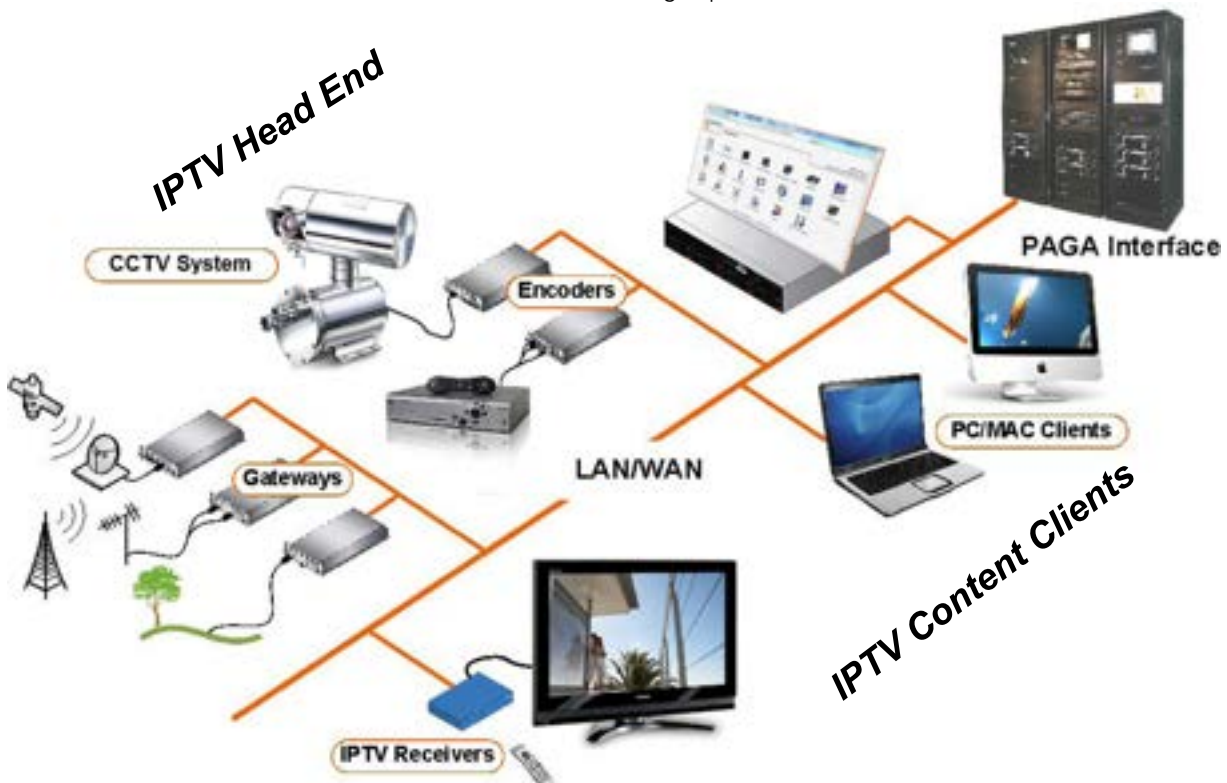

## IPTV System Overview

Gitiessse Infotainment system is a full digital, multipurpose information and entertainment system designed to provide digital content in offshore and marine applications such as supply vessels, crew accommodation and drilling platforms, where space and structural integrity are at a premium.

### Player Receivers

- HDMI and analogue connectors for viewing channels & VoD
- Browser mode to display images, RSS, text, live TV & video from Exterity head end via web server
  - Customisable per individual or group of Receivers
  - Uses standard HTML

### Player Software Clients

- Player Desktop
  - Enables centrally managed viewing of any IPTV content on networked PC's
- Player Plugin
  - Integrates with a wide variety of third party application platforms to display HDTV & video content
- Player Viewer
  - Delivers live HDTV & video streams to PC desktop applications
- Centre
  - Software viewing & recording functionality, scheduling & pause live TV

### Server

- Portal & EPG
  - Customisable interfaces & channel guide
  - Record from channel guide
- Management Platform
  - Customisable multi-user platform
  - Control access to server & functionality
  - Browser based, access anywhere